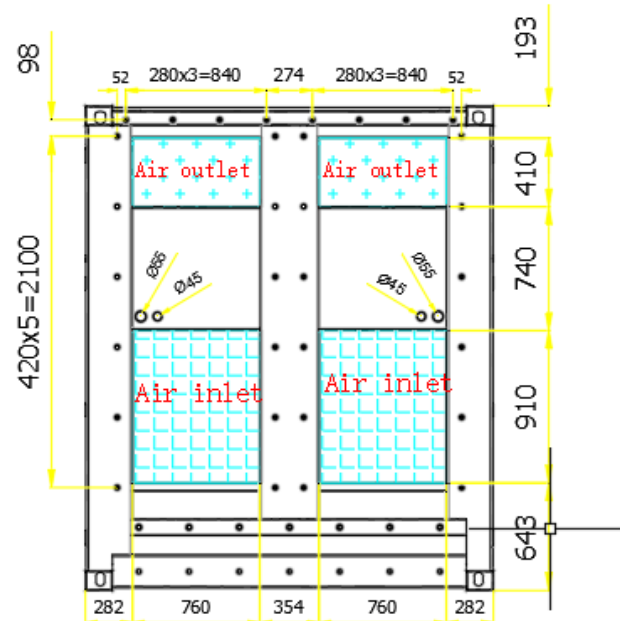

CONTAINERISED BATTERY STORAGE SPECIFICATION

SCALE 1:100 @ A3

SCALE 1:50 @ A3

SCALE 1:100 @ A3