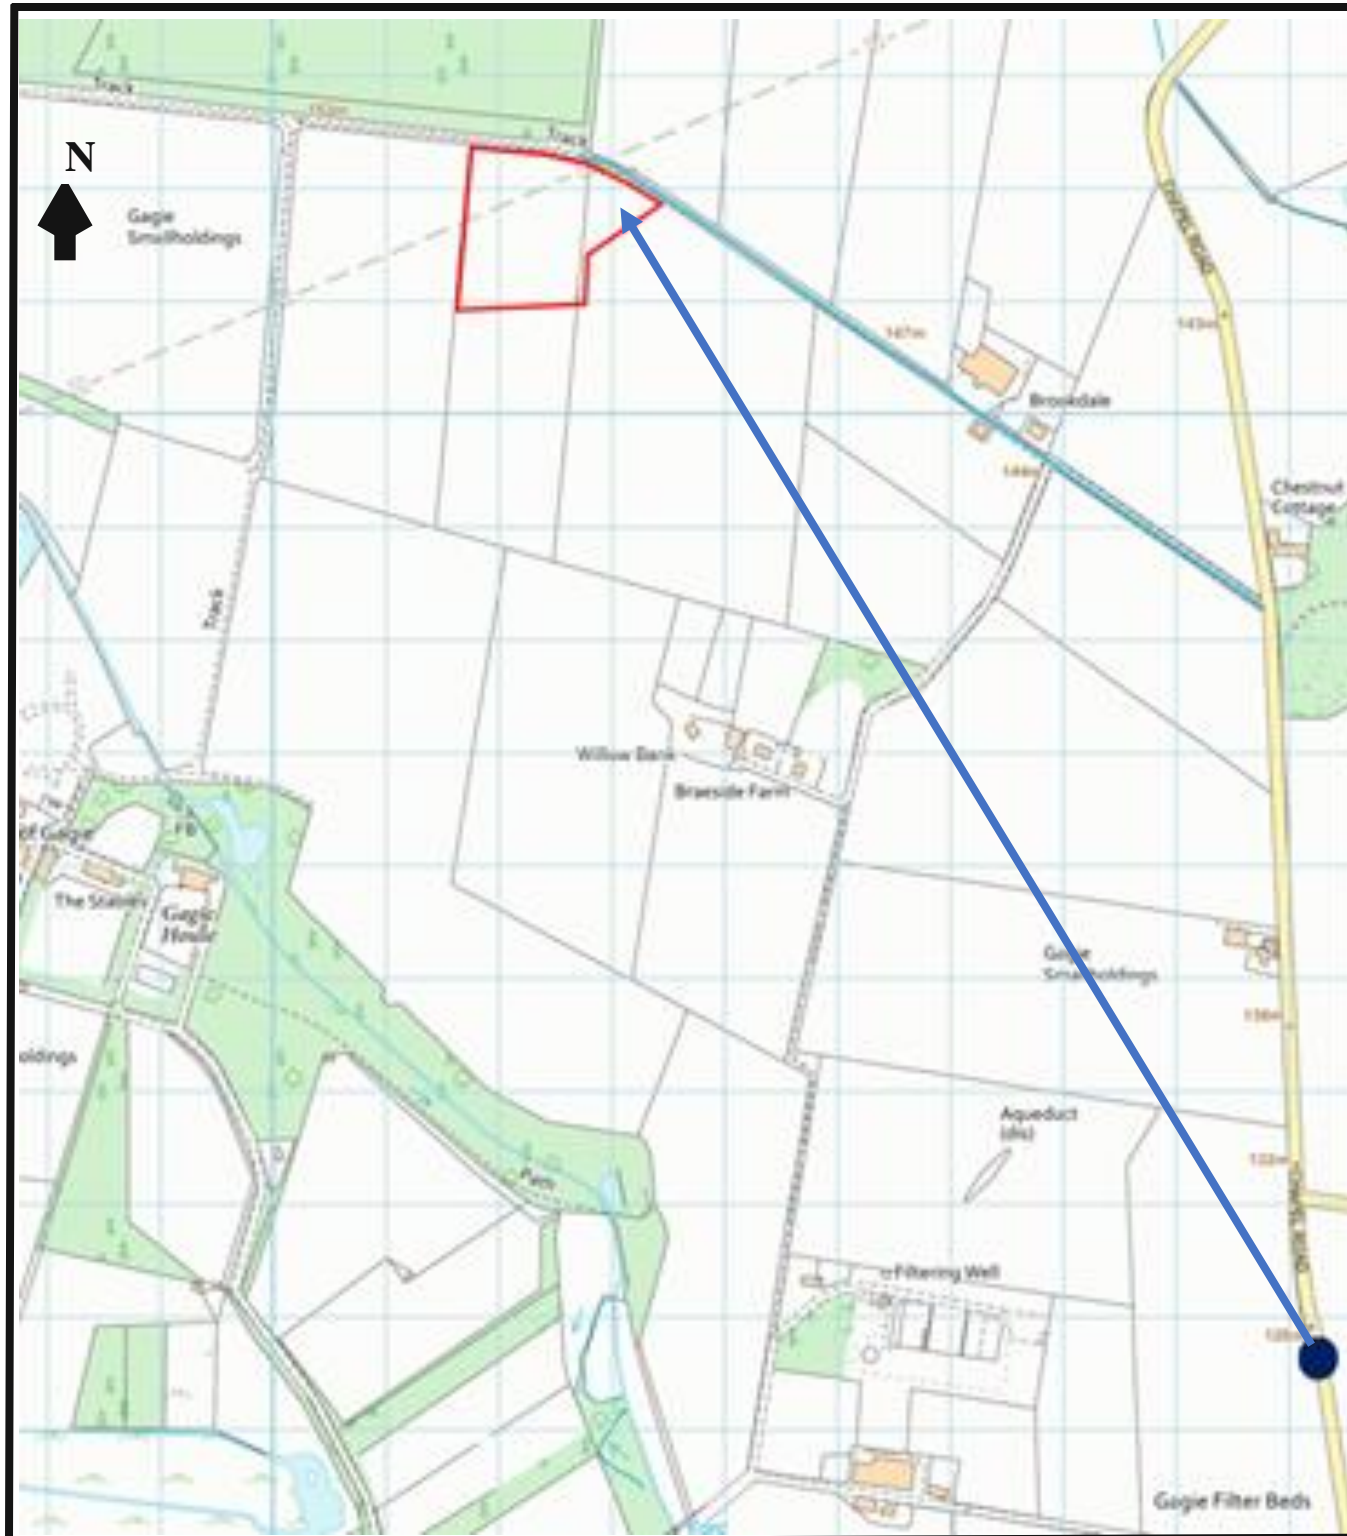

EXISTING VIEWPOINT FROM LAYBY ON CHAPEL ROAD

VIEWPOINT POSITION 345910 737206 1.196km DISTANCE

55mm @ A3

BESS DEVELOPMENT SCREENED FROM VIEW
BY EXISTING VEGETATION

PROPOSED VIEW FROM VIEWPOINT DEVELOPMENT IS NOT VISIBLE

VIEWPOINT POSITION 345910 737206 1.196km FROM DEVELOPMENT