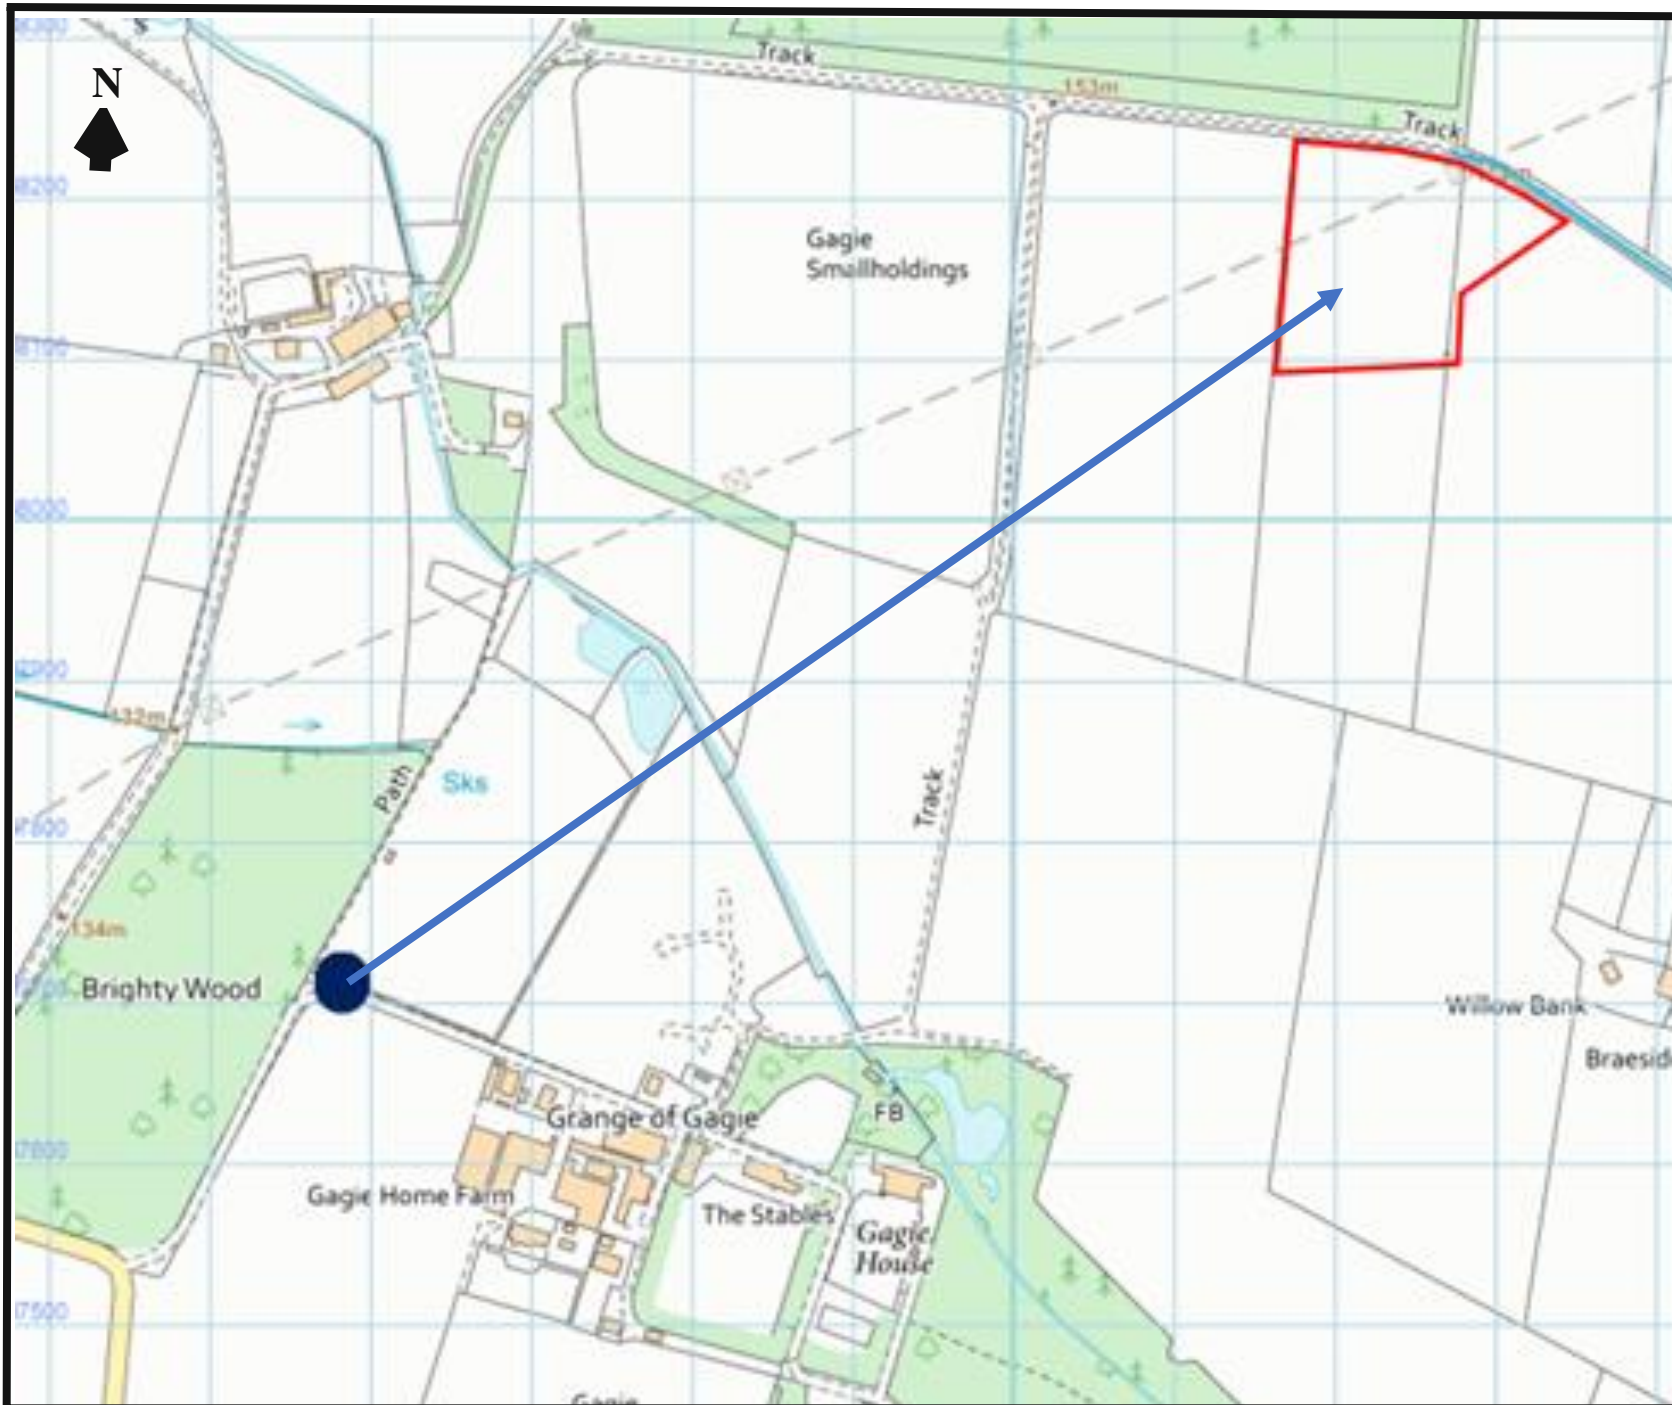

PROPOSED VIEW FROM UNCLASSIFIED ROAD. DEVELOPMENT IS NOT VISIBLE NO CHANGE TO VIEW

VIEWPOINT POSITION 344567 737718 837m FROM DEVELOPMENT